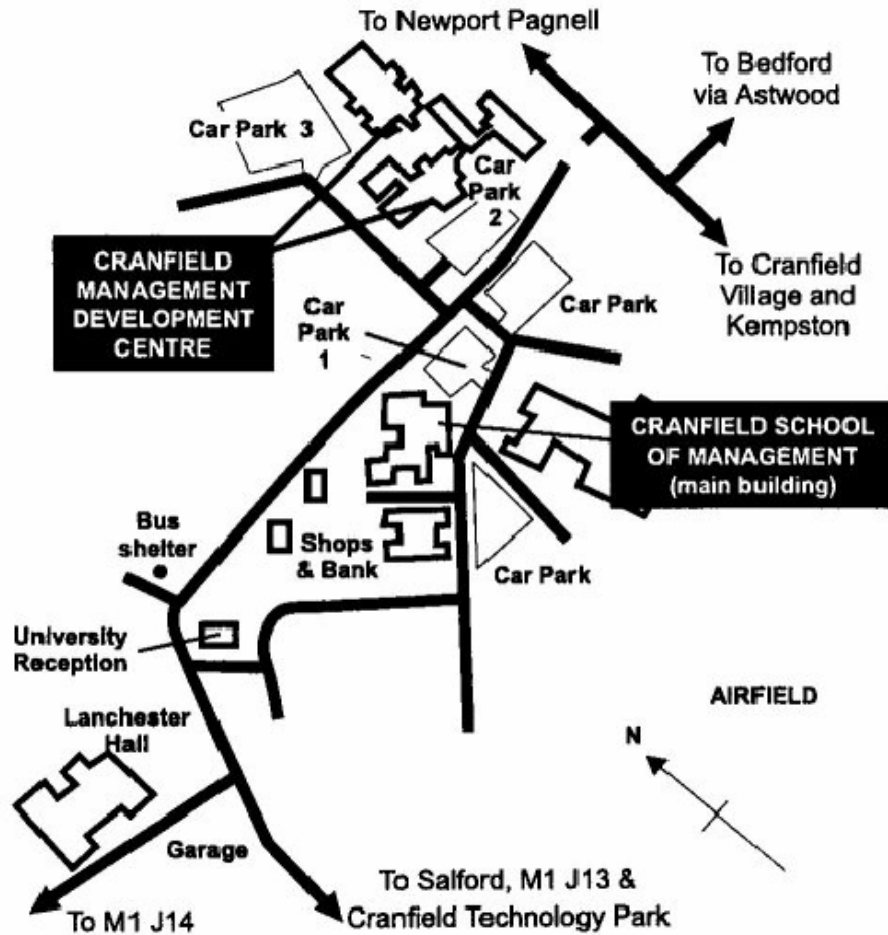

# Cranfield University Campus Map

**Delegates who require parking for the LES Fundamentals course should use car park 3**